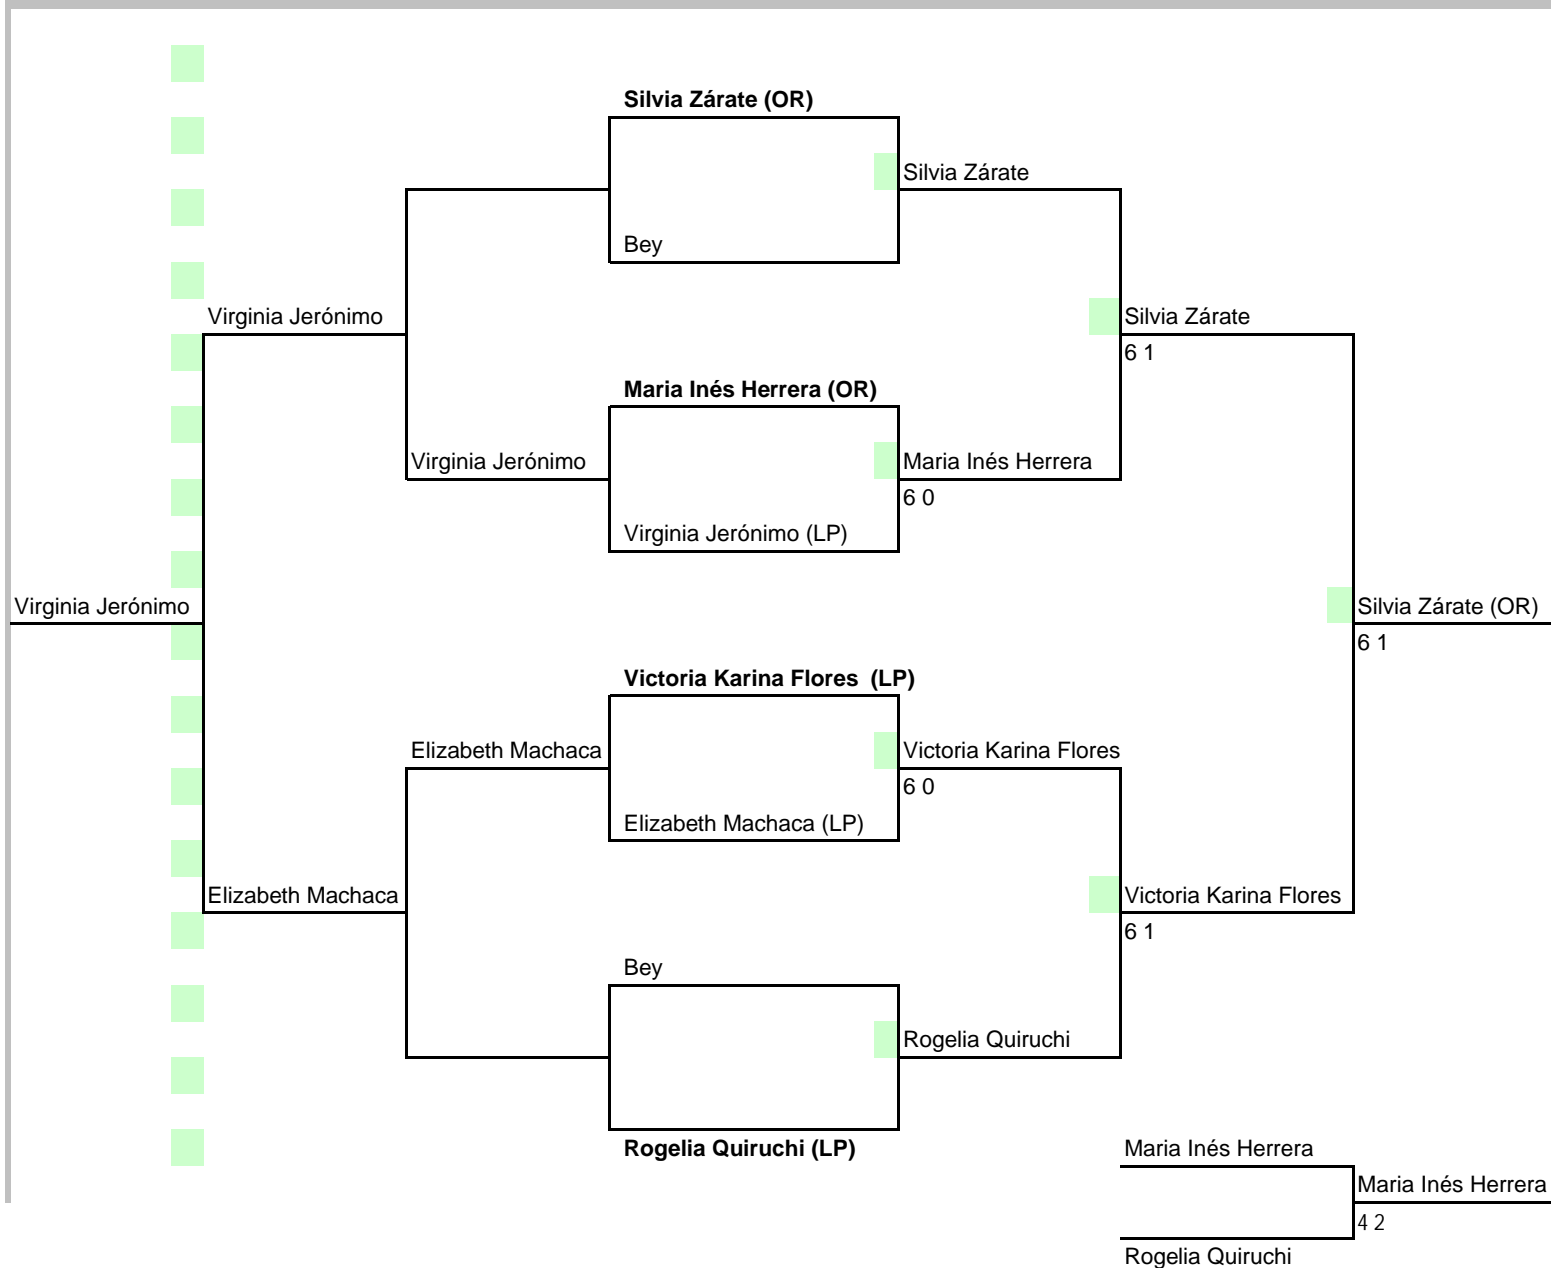

TENIS EN SILLA DE RUEDAS

Silla de Ruedas La Paz - Bolivia

DAMA SINGLES
MAIN DRAW (24&32)

Week of	City, Country	Grade	Sede	Coordinador General		
21-23/02/2011	La Paz	Silla de Ruedas	Coliseo Villa Victoria	Orlando Sandagorda		
final consuelo	semifinal consuelo	Nombre	Club	Quarterfinals	Semifinals	Final

Acc. Ranking	# Seeded players	Lucky Losers	Replacing	Draw date/time:	21/02/2011
Rkg Date	1			Last Accepted player	
Top DA	2				
Last DA	3			Player representatives	
	4				
Seed ranking	5				
Rkg Date	6			Arbitro General	
Top seed	7				
Last seed	8				

TENIS EN SILLA DE RUEDAS

VARONES SINGLES

Silla de Ruedas La Paz - Bolivia

MAIN DRAW (24&32)

Week of	City, Country	Grade	Sede	Coordinador General		
21-23/02/2011	La Paz	Silla de Ruedas	Coliseo Villa Victoria	Orlando Sandagorda		
consuelo	semifinal consuelo	Nombre	Club	Quarterfinals	Semifinals	Final

Acc. Ranking	# Seeded players	Lucky Losers	Replacing	Draw date/time:	21-02-2011
Rkg Date	1			Last Accepted player	
Top DA	2				
Last DA	3			Player representatives	
	4				
Seed ranking	5				
Rkg Date	6			Arbitro General	
Top seed	7				
Last seed	8				