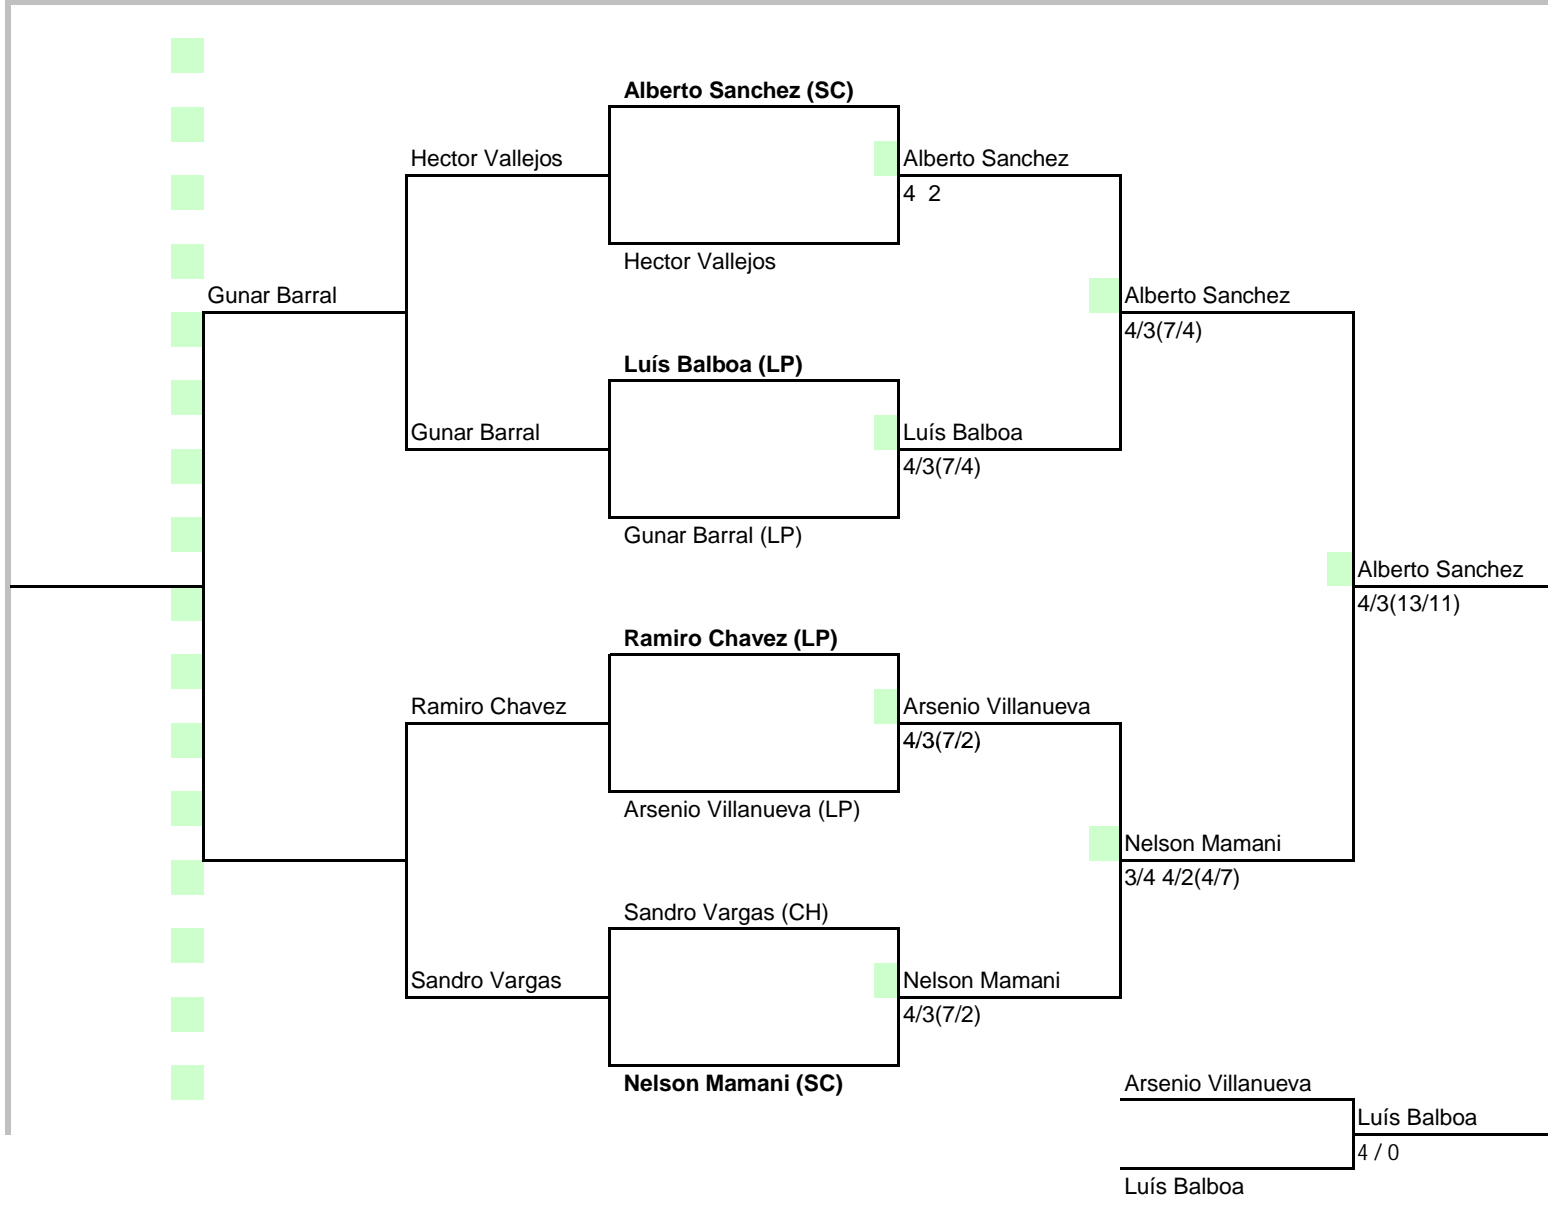

TENIS EN SILLA DE RUEDAS

Silla de Ruedas La Paz - Bolivia

DAMA SINGLES
MAIN DRAW (24&32)

Week of	City, Country	Grade	Sede	Coordinador General		
21-23/02/2011	La Paz	Silla de Ruedas	Coliseo Villa Victoria	Orlando Sandagorda		
final consuelo	semifinal consuelo	Nombre	Club	Quarterfinals	Semifinals	Final

Acc. Ranking	# Seeded players	Lucky Losers	Replacing	Draw date/time:	21/02/2011
Rkg Date	1			Last Accepted player	
Top DA	2				
Last DA	3			Player representatives	
	4				
Seed ranking	5				
Rkg Date	6			Arbitro General	
Top seed	7				
Last seed	8				

TENIS EN SILLA DE RUEDAS

VARONES SINGLES

Silla de Ruedas La Paz - Bolivia

MAIN DRAW (24&32)

Week of	City, Country	Grade	Sede	Coordinador General		
21-23/02/2011	La Paz	Silla de Ruedas	Coliseo Villa Victoria	Orlando Sandagorda		
consuelo	semifinal consuelo	Nombre	Club	Quarterfinals	Semifinals	Final

Acc. Ranking	# Seeded players	Lucky Losers	Replacing	Draw date/time:	21-02-2011
Rkg Date	1			Last Accepted player	
Top DA	2				
Last DA	3			Player representatives	
	4				
Seed ranking	5				
Rkg Date	6			Arbitro General	
Top seed	7				
Last seed	8				