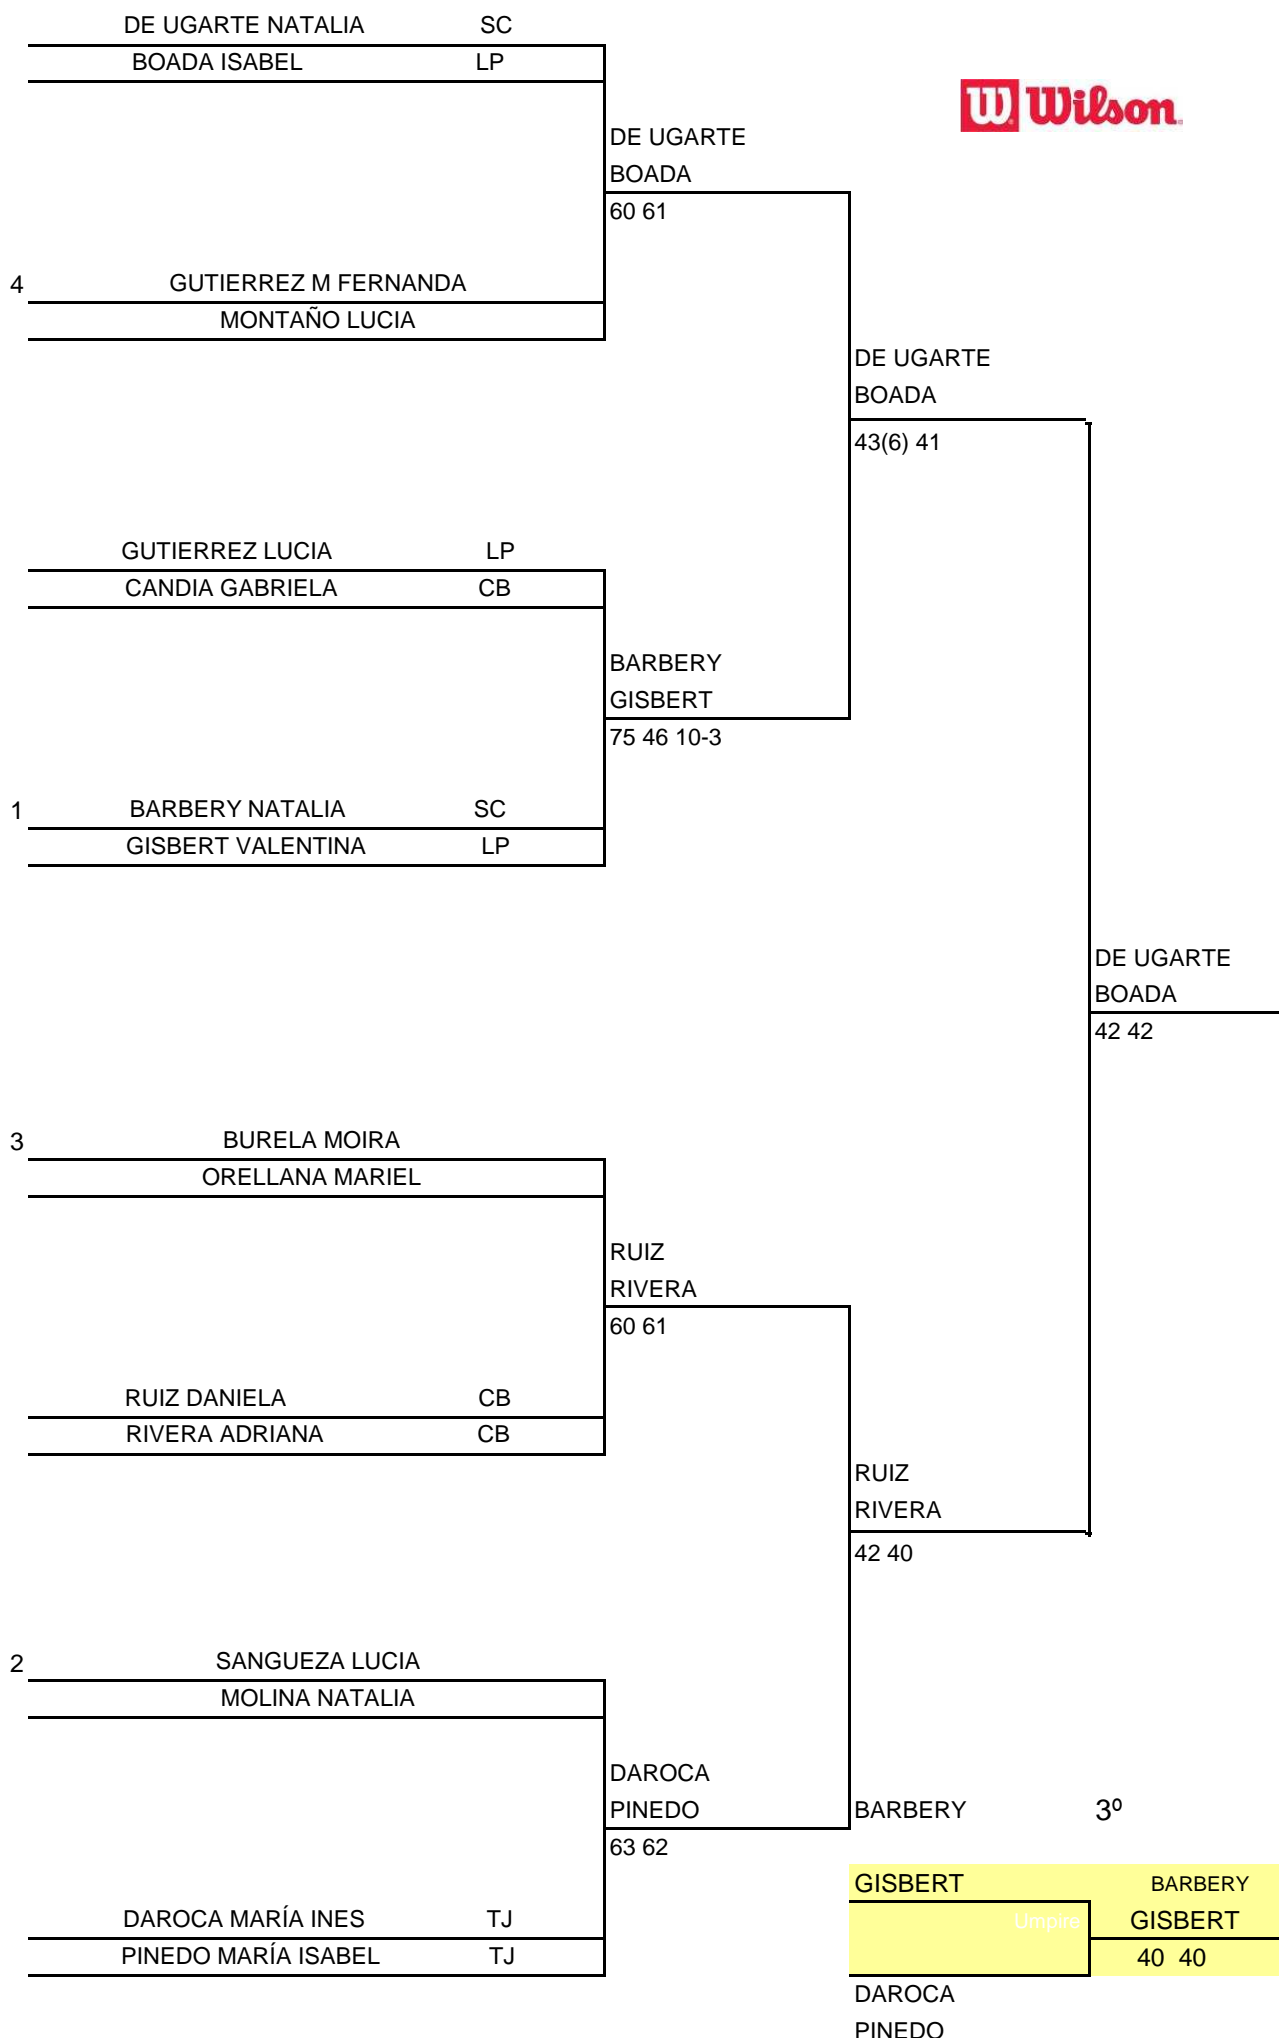

4º NAL G1 TARIJA

12 DAMAS DOUBLES MAIN DRAW (8)

Week of	City, Country	Grade	Tourn. ID	ITF Referee
	TARIJA	G 1	ARBITRO GRAL	RAMIRO CUADROS

St.	Nationality	2nd Round	Semifinals	Final	Winners
-----	-------------	-----------	------------	-------	---------

1
2
3
4
5
6
7
8
9
10
11
12
13
14
15
16

MATCHPOINT
Sports

GISBERT	BARBERY
Umpire	GISBERT
	40 40